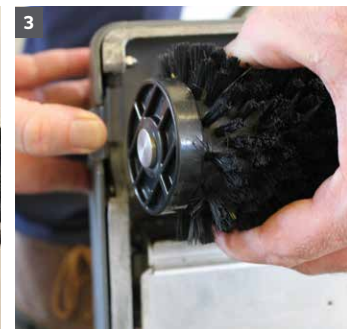

## QUICK TO CLEAN, QUICK TO DRY.

Improve your carpet's appearance and open your floors to traffic in only 20 minutes with iCapsol interim cleaning technology.

PROFESSIONAL | BRS 43/500 C

# Discover the benefits of interim cleaning.

Quick to clean, quick to dry, the BRS 43/500 C Deluxe is the productive solution for cleaning carpet. This interim carpet cleaning tool cleans carpets faster, improves the appearance, and keeps carpet cleaner for longer periods of time. Cleaning carpet quickly in a 24/7 environment is a challenge, but our technology allows the carpet to dry slowly due to a lack of airflow through the carpet fibers which are constructed of dense loops. The iCapsol Encapsulating Interim Cleaning chemical breaks down and then surrounds the soil and other detergent residue from previous cleaning. It dries into a hard, non-sticky crystal, encasing the soil within about 20 minutes. The dried crystals can then be easily removed by vacuuming. The result is carpet that is clean and dry and ready for use quickly.

## 2 Encapsulation technology

- iCapsol technology encapsulates the soil in microcrystals that are non-sticky and won't attract more soil. The residue is easily vacuumed when carpet is dry
- Low moisture encapsulation carpet cleaning process removes soil while improving the overall carpet appearance; carpet dries in about 20 minutes while reducing water and detergent consumption