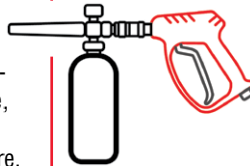

PARTS & ACCESSORIES

Clean faster and more efficiently with pressure washer accessories like flat surface cleaners and turbo nozzles.