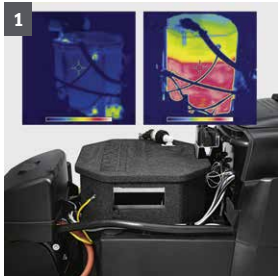

K'ARCHER

EFFICIENCY AT THE PUSH OF A BUTTON.

The HDS Special Class with eco!efficiency mode.

PROFESSIONAL | HDS SPECIAL CLASS

HDS SPECIAL CLASS

The zero emission specialist.

The emission-free HDS-E 3.3/25-4M Ec with electric heater is ideal where exhaust gases are undesirable or prohibited. Thanks to the unique type of heater insulation and Kärcher eco!efficiency mode, the HDS-E 3.3/25-4M Ec is efficient and eco-friendly. Models are ETL certified to UL & CSA safety standards.

3 EASY!Force trigger gun

- EASY!Force technology holds the trigger down once you start it, avoiding the strain on your hands associated with other trigger guns.

4 Mobility

- Robust, large rubber wheels with brake.
- Tilting aid located on back of machine