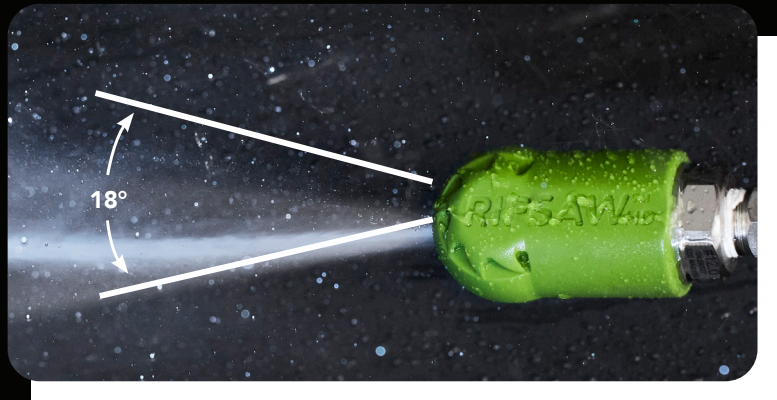

INTERCHANGEABLE PILLS
Change flow rates in the field

MACHETE REPAIR KITS AVAILABLE FOR EXTENDED LIFE