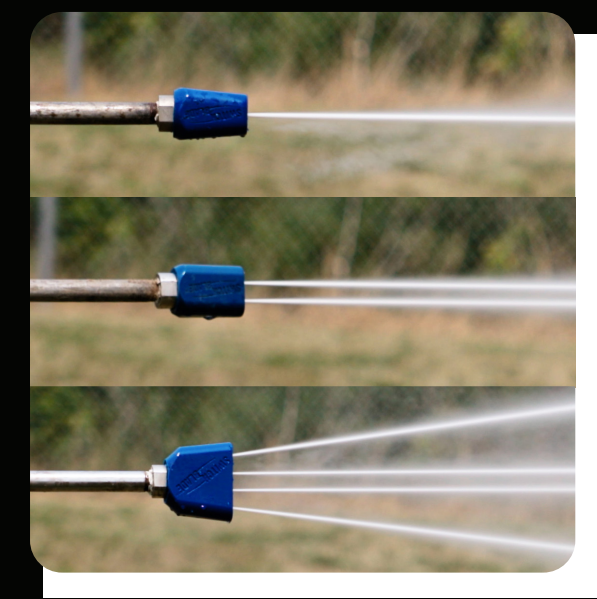

SPRAY PATTERN
↑ ↑ ↑ ↑

AVAILABLE IN
1, 2, OR 4 SOLID STREAMS

LASTS LONGER
Tungsten carbide seat and tip outlast ceramic nozzles

LINEAR OSCILLATING NOZZLE

TRENCHING | BELL HOLING | SLOPING
FINISHING TOOL | CALICHE/HARD SOILS

DIGS **48%** FASTER THAN COMPETITION