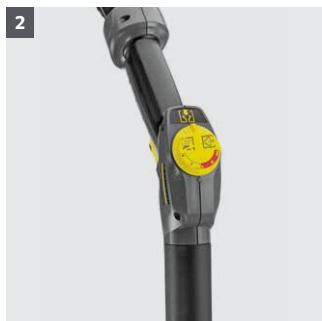

KÄRCHER

CLEANING WITH FULL STEAM.

A steam cleaner and wet vacuum in one.

PROFESSIONAL | SGV 6/5

SGV 6/5 STEAM VACUUM CLEANER

Hygiene, non-stop.

The easy-to-use SGV 6/5 steam vacuum cleaner offers hygienic cleanliness. A single machine that is a steam cleaner and wet vacuum cleaner in one. With EASY Operation switch, secure accessory integration and hand tool for controlling the steam/vacuum function.

2 Handle with trigger for convenient function control

- Time-saving, flexible, simple and direct control of the functions during operation.
- Controls for the most important functions such as water/steam regulation and an on/off switch for the vacuum function.
- Accessories are stored for easy access and protected against loss Carrying handle for easy removal of nozzle accessories.