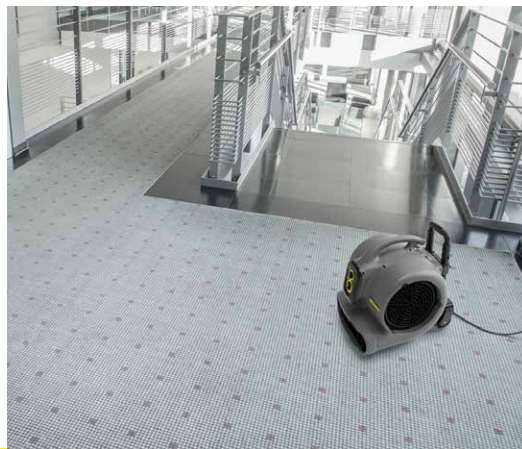

KÄRCHER

makes a difference

AIR MAKES THE DIFFERENCE.

Shorter drying times after carpet cleaning or water damage.

PROFESSIONAL | AB 84 AIR BLOWER

Dry within minutes.

The powerful AB 84 air blower moves up to 3,000 cfm of air cutting drying times by up to 50%! The ideal solution for use in the building trade and for water damaged areas. Perfect for contract cleaners, hotels, construction industry and flood damage restoration specialists.

1 AB 84 meets your needs

- Wheels and collapsible handle come standard, making it easy to transport.
- Sturdy, four-point motor mount.
- Multiple timer options available.

2 Shorter drying times

- Shortened drying time of spray-extracted or shampooed carpets by up to 50%.
- Built-in carpet clip for use with flood restoration.
- For use with everything from emergency air removal from buildings to inflatable playgrounds.
- Built-in kick stand for multiple airflow angles.