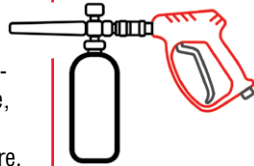

PARTS & ACCESSORIES

Clean faster and more efficiently with pressure washer accessories like flat surface cleaners and turbo nozzles.