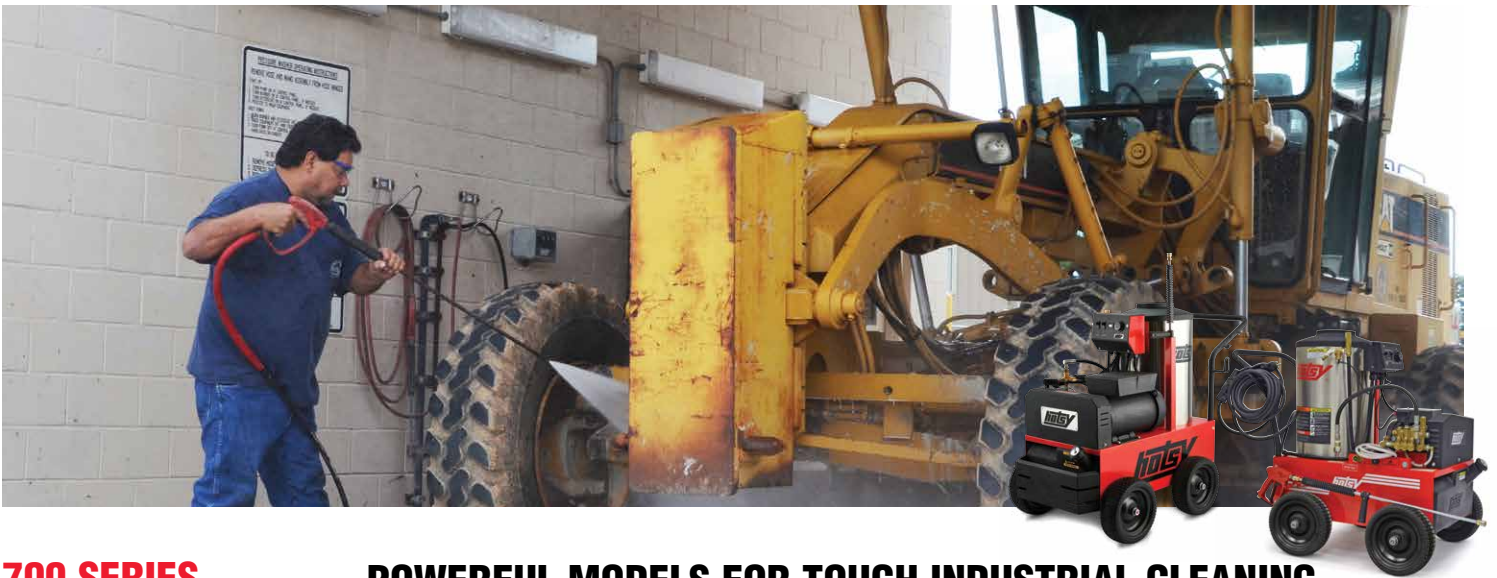

700 SERIES

Hot-Water **ELECTRIC** Belt Drive Models

POWERFUL MODELS FOR TOUGH INDUSTRIAL CLEANING.

■ Electric-Powered ■ 3.0 to 3.5 GPM @ 2000 to 3000 PSI ■ Electric Start

MODEL	PART NO.	GPM	PSI	HP	VOLT/ PH	AMPS	FUEL	BTU/HR	PUMP MODEL	DRIVE	PORTABILITY	DIMENSIONS (LXWXH)	SHIP WT (LBS)
795SS	1.109-039.0	3.5	2000	5	230/1	24	Oil	289,900	HB4025R	Belt	Std	37"x28"x45.5"	455
797SS	1.109-180.0	3.5	2000	5	230/1	24	Oil	289,900	HM3840R.3	Belt	Std	46"x29"x42.5"	510
797SS-208	1.109-181.0	3.5	2000	5	208/1	27	Oil	289,900	HM3840R.3	Belt	Std	46"x29"x42.5"	513
897SS	1.109-182.0	3.2	3000	6.2	230/1	28	Oil	255,000	HM3840R.3	Belt	Std	37"x28"x45.5"	517
897SS-208	1.109-183.0	3.2	3000	6.2	208/1	29	Oil	255,000	HM3840R.3	Belt	Std	50"x29"x42.5"	520

SS = Stainless Steel

DETERGENTS

To clean like a pro, you need to include detergents. Hotsy offers a full line of detergents for cleaning grease, dirt, road grime, aluminum, sanitation and so much more. Our detergents help you clean faster and save money.

PARTS & ACCESSORIES

Clean faster and more efficiently with pressure washer accessories like flat surface cleaners and turbo nozzles.

SERVICE

Hotsy factory-trained technicians keep your equipment running with on-site or in shop maintenance and tune-ups. Plus, we repair all brands.

HOTSY.COM
Tel: 800.525.1976
Fax: 888.880.9631
Email: info@hotsy.com

The Pressure Washer The Pros Use.
EST. 1970

Distributed by: